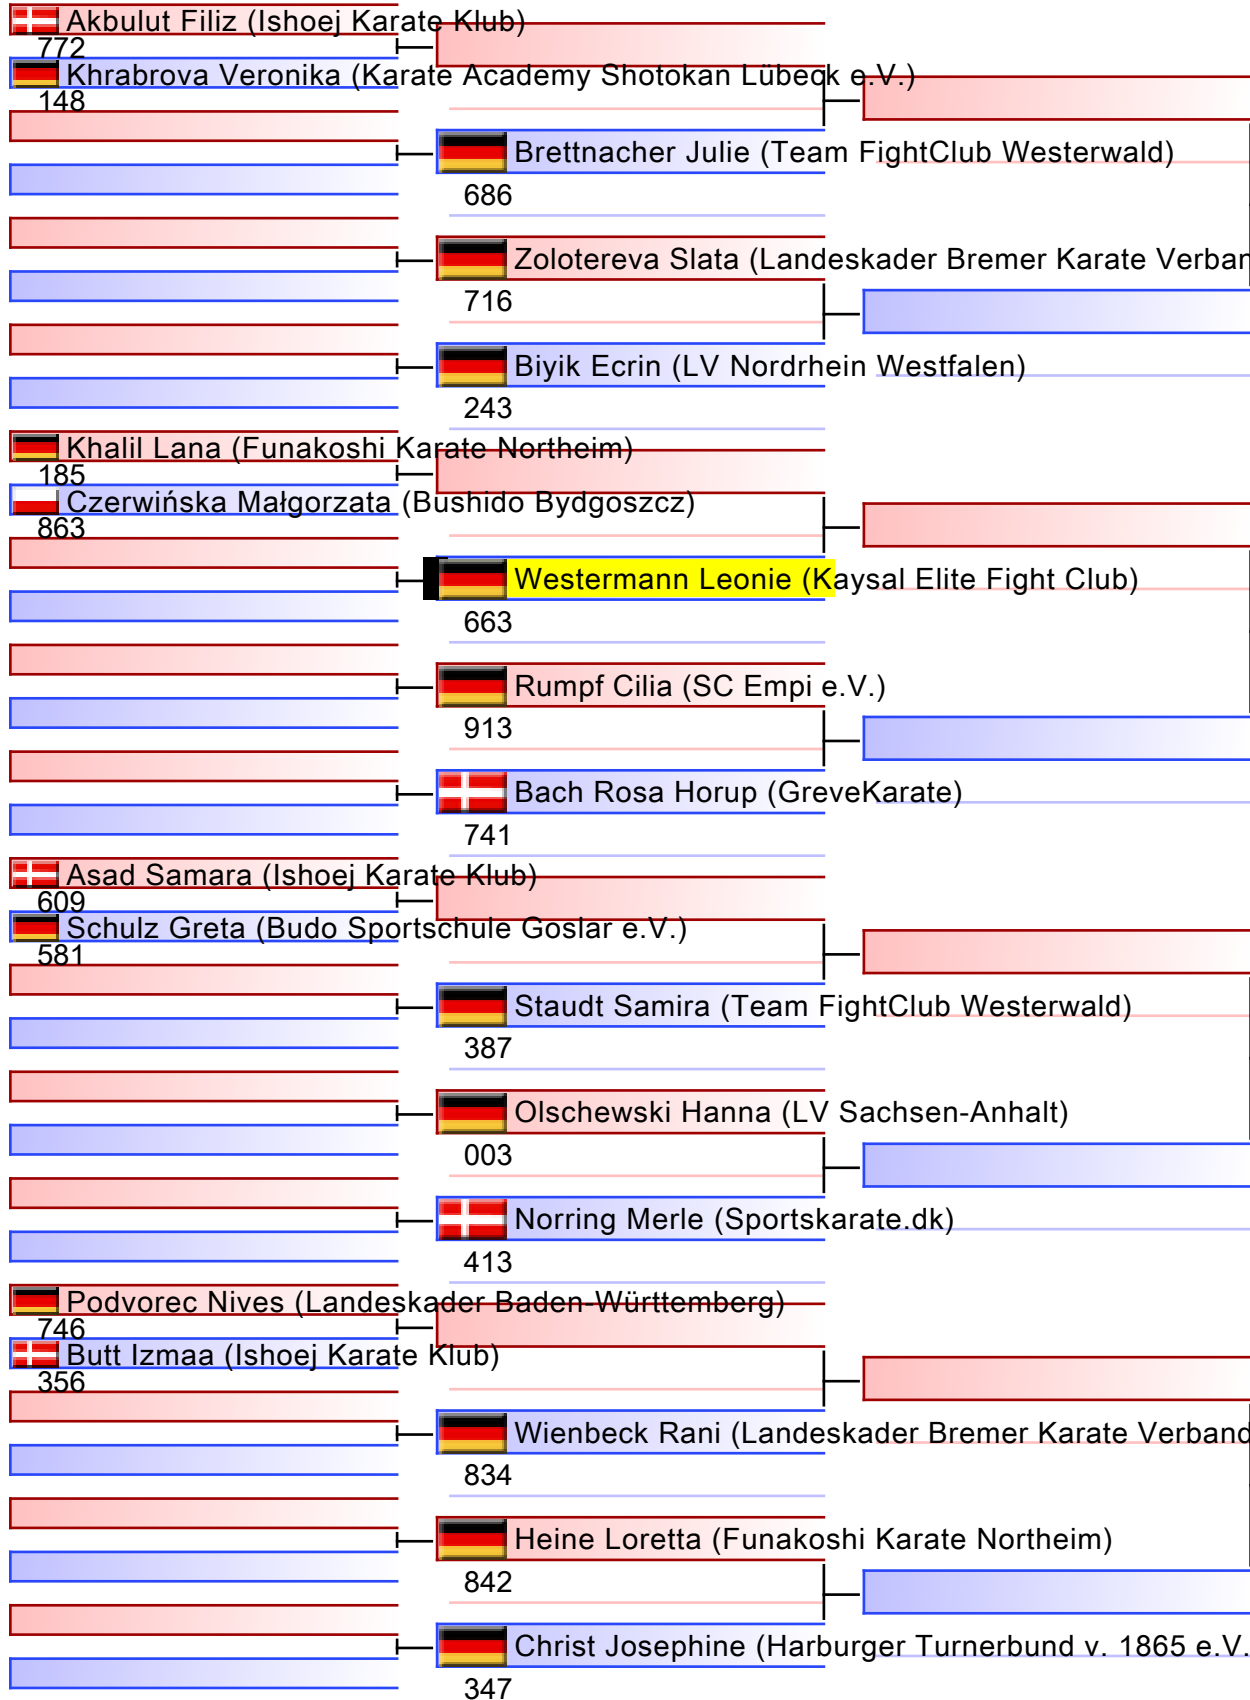

KARATE ACADEMY
空手道

Referees:			

KUMITE U14 female -47 kg

7. Hamburg Open Karate, Sporthalle Wandsbek, Rüterstraße 75, 22041 Hamburg, GER - KAYSAL ELITE FIGHT CLUB

2024-03-02

Tatami
5 12:35

Pool
1/1

7TH HAMBURG OPEN KARATE