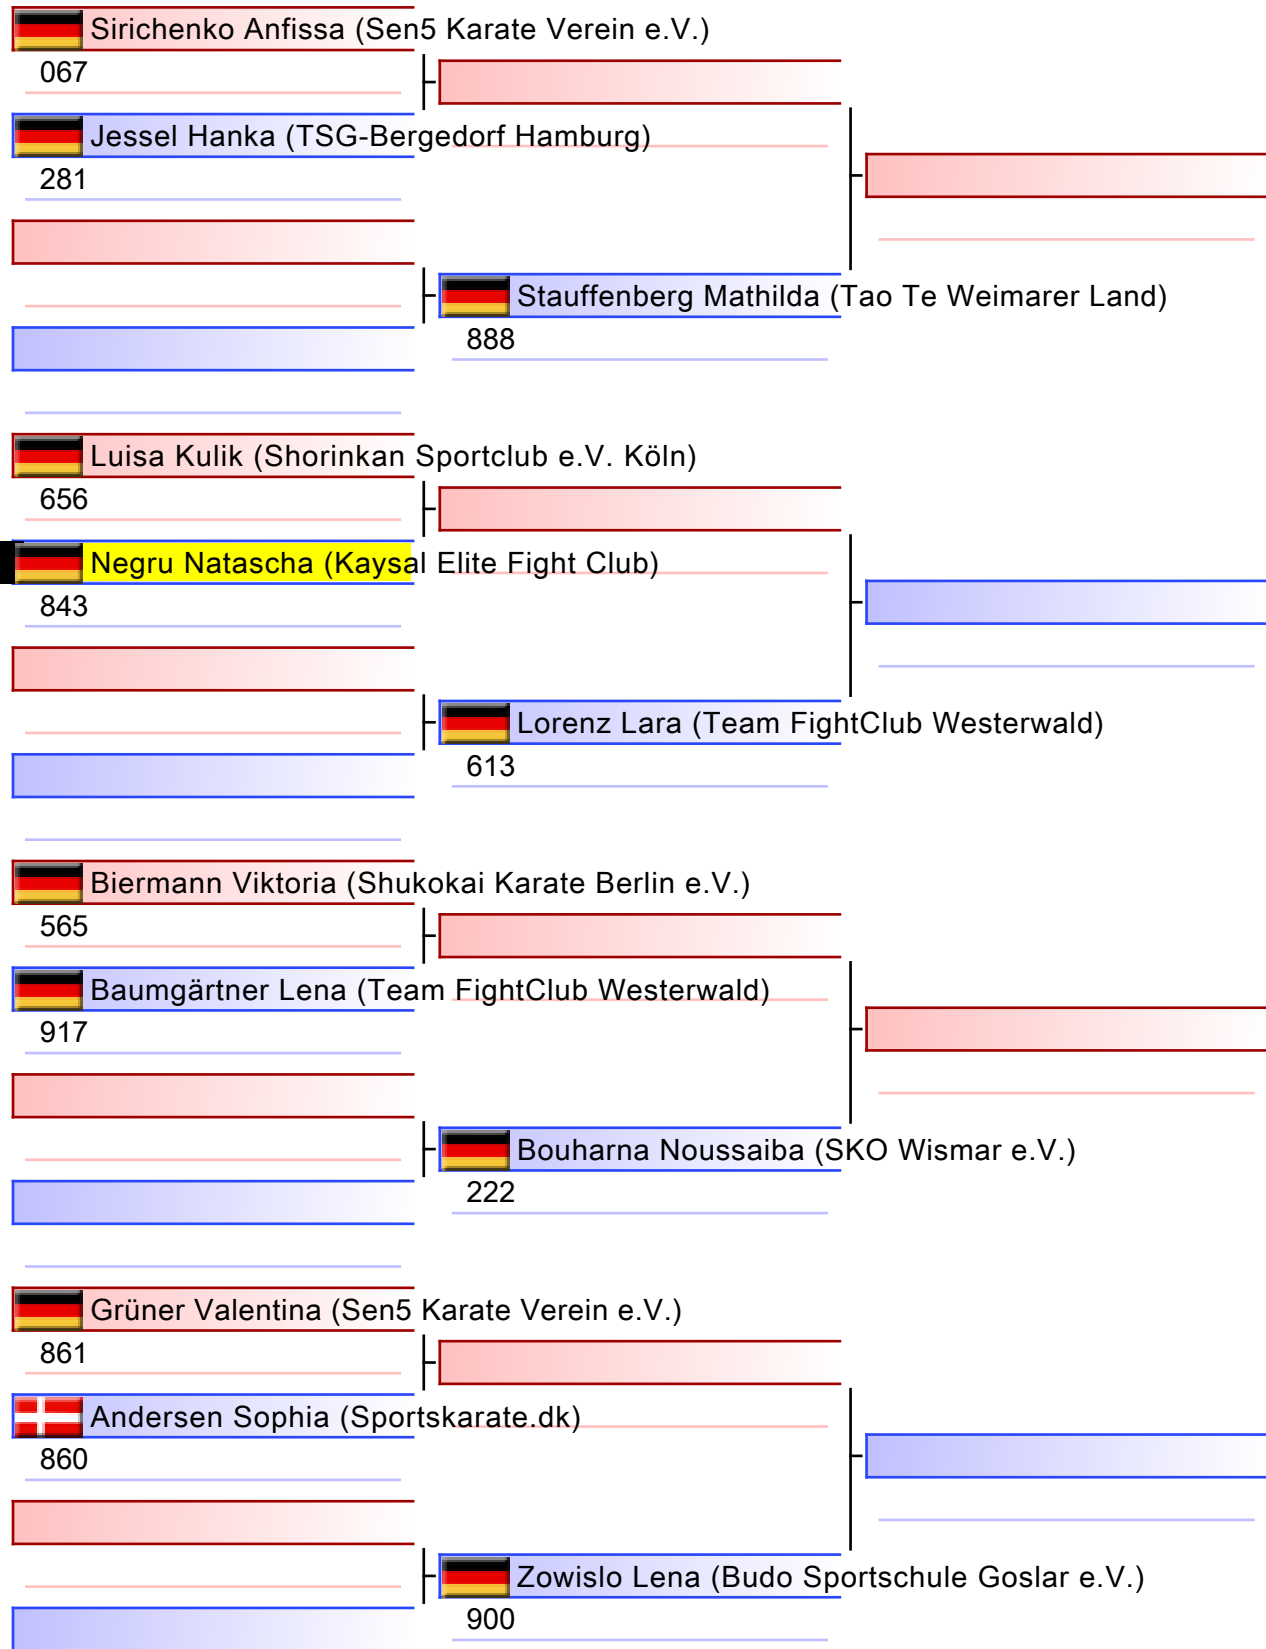

KUMITE U12 FEMALE -40 KG

7. Hamburg Open Karate, Sporthalle Wandsbek, Rüterstraße 75, 22041 Hamburg, GER - KAYSAL ELITE FIGHT CLUB

2024-03-02

Tatami
3 12:05

Pool
1/1

7TH HAMBURG OPEN KARATE

Finale

[Original]

KARATE ACADEMY
空手道

Referees:			

KUMITE U14 female -47 kg

7. Hamburg Open Karate, Sporthalle Wandsbek, Rüterstraße 75, 22041 Hamburg, GER - KAYSAL ELITE FIGHT CLUB

2024-03-02

Tatami
5 12:35

Pool
1/1

7TH HAMBURG OPEN KARATE