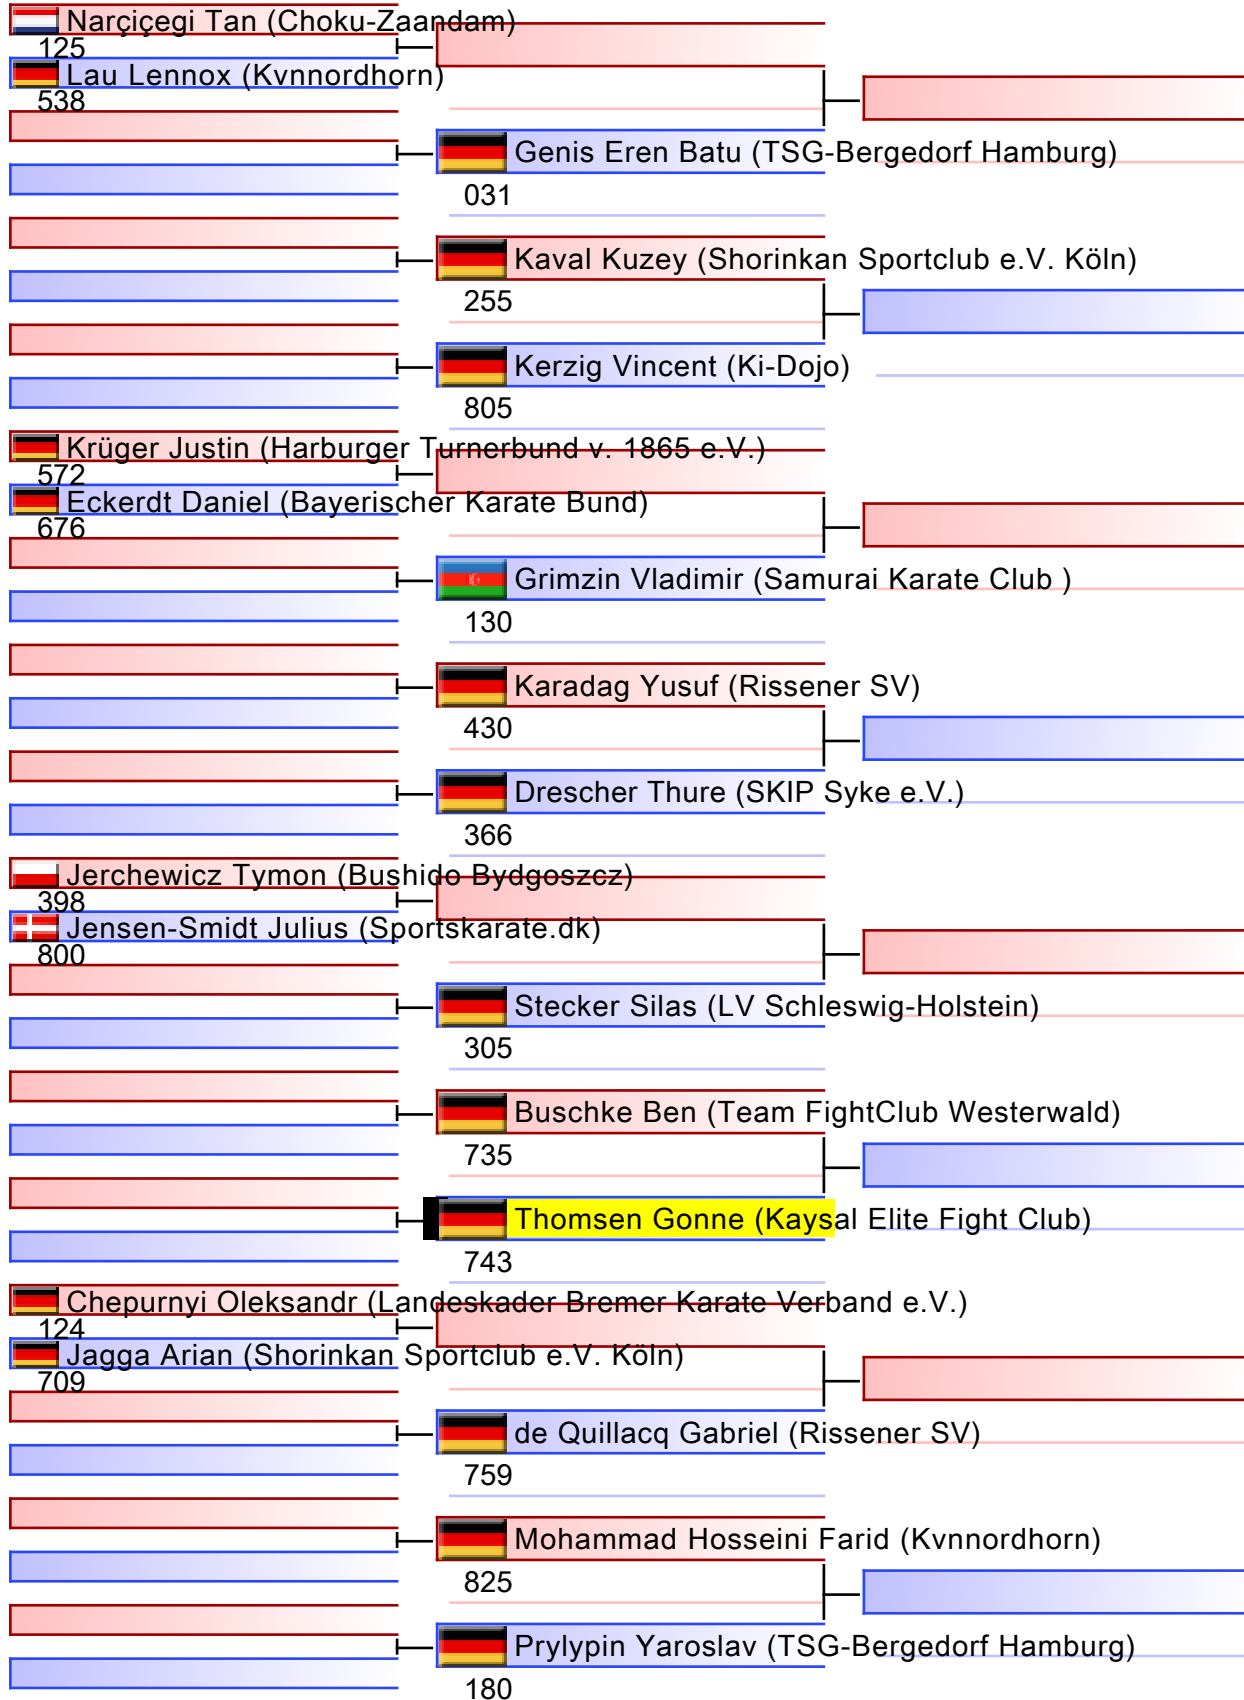

Kumite U12 Male -40 kg

7. Hamburg Open Karate, Sporthalle Wandsbek, Rüterstraße 75, 22041 Hamburg, GER - KAYSAL ELITE FIGHT CLUB

2024-03-02

Tatami
2 13:00

Pool
1/1

7TH HAMBURG OPEN KARATE

Finale

[Original]

KARATE ACADEMY
空手道

Referees: