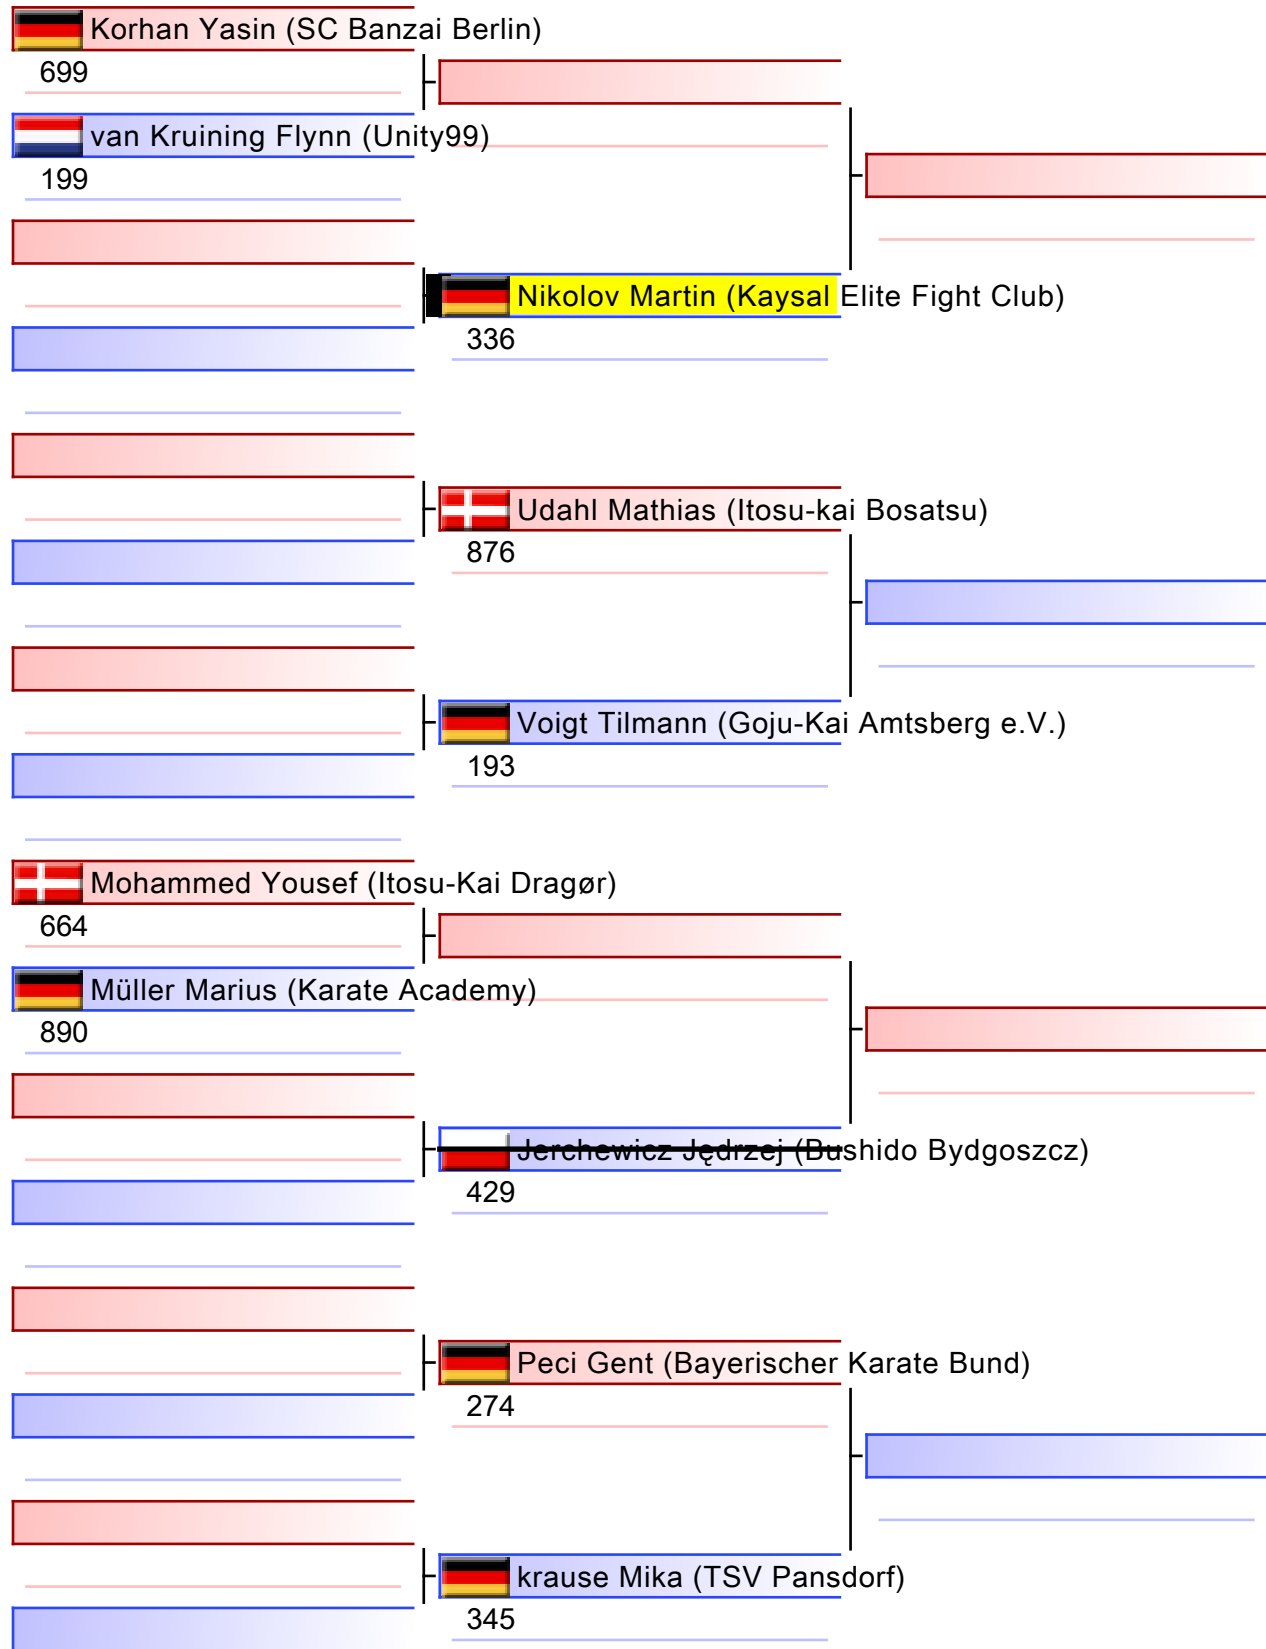

KUMITE U16 MALE -70 KG

7. Hamburg Open Karate, Sporthalle Wandsbek, Rüterstraße 75, 22041 Hamburg, GER - KAYSAL ELITE FIGHT CLUB

2024-03-03

Tatami
6 11:55

Pool
1/1

7TH HAMBURG OPEN KARATE

[Original]

KARATE ACADEMY
空手道

Referees: